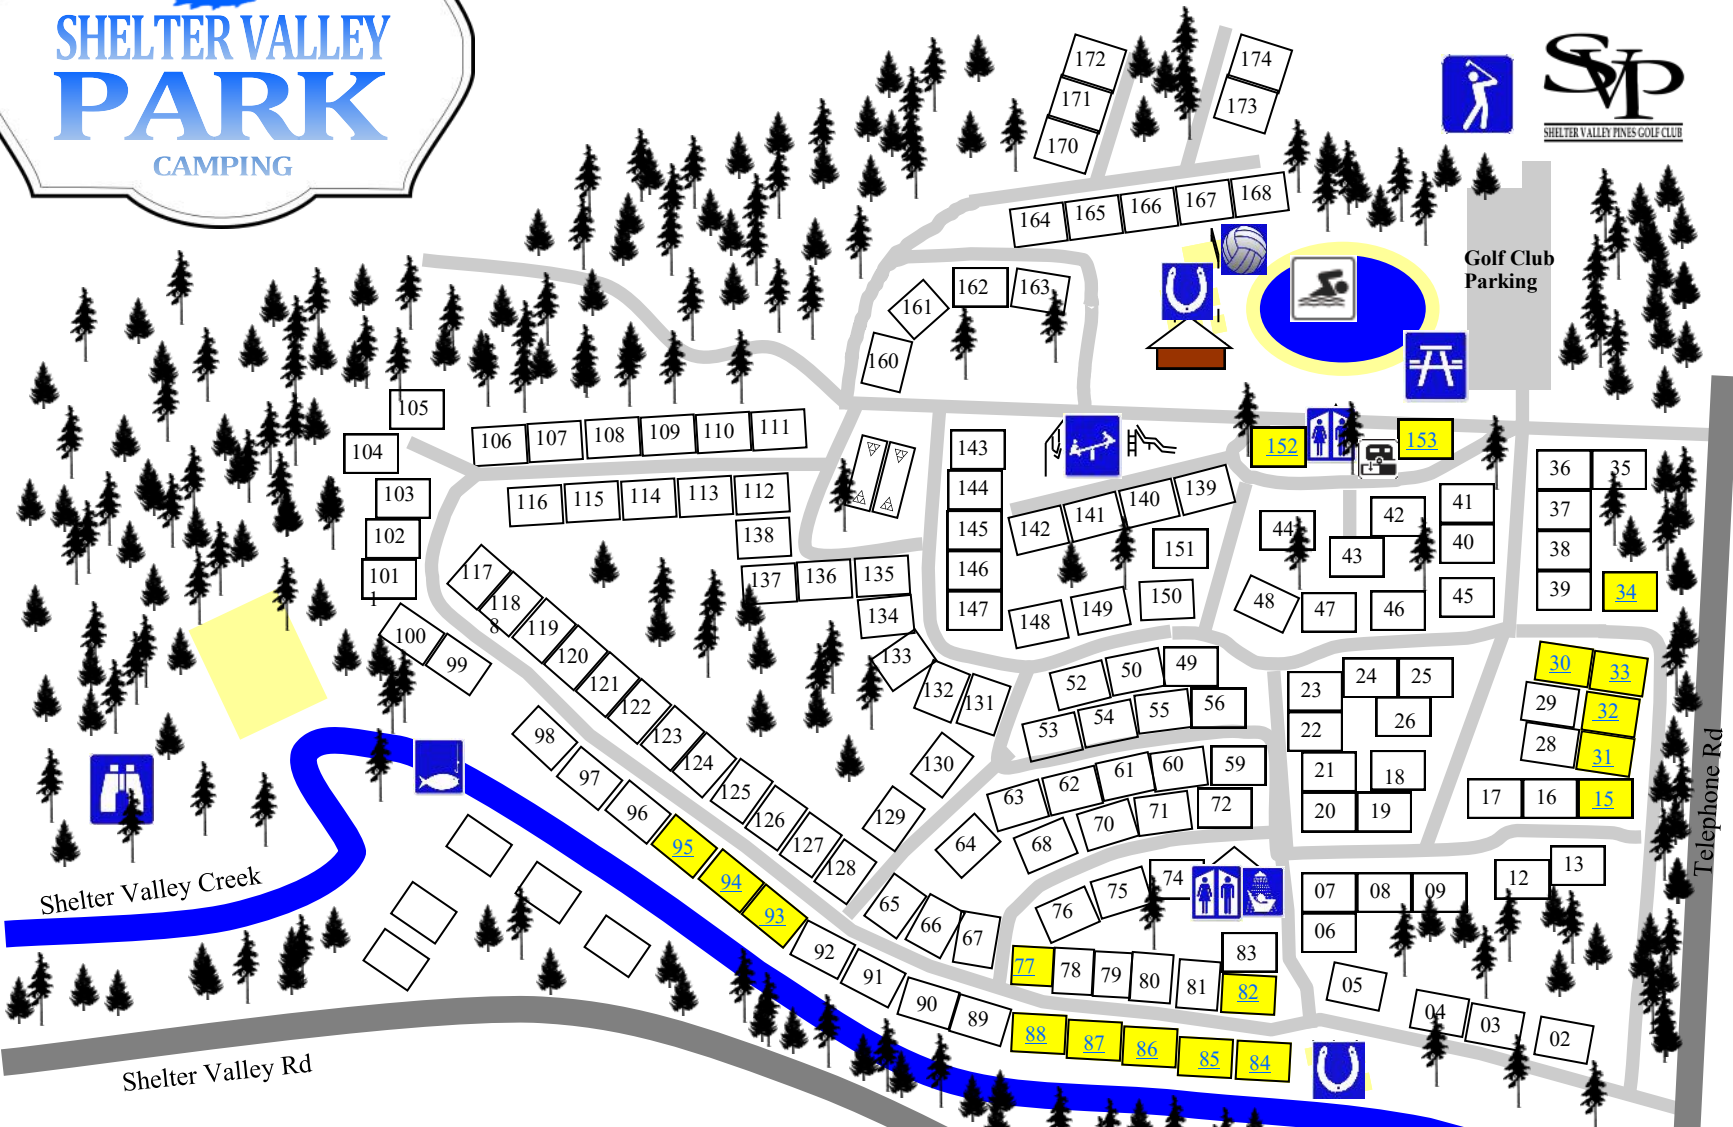

SHELTER VALLEY PARK

CAMPING

- | | | | | | | | |
|--|---------------|--|------------|--|--------------|--|---------------|
| | Bird Watching | | Hiking | | Picnic Area | | Shuffle-board |
| | Washrooms | | Showers | | Beach Vball | | Park Office |
| | Mini Golf | | Horseshoes | | Golf Club | | Dump Station |
| | Biking | | Playground | | Fishing Area | | Rec Center |

Overnight sites are highlighted in yellow. Click to view.
Seasonal sites are white.